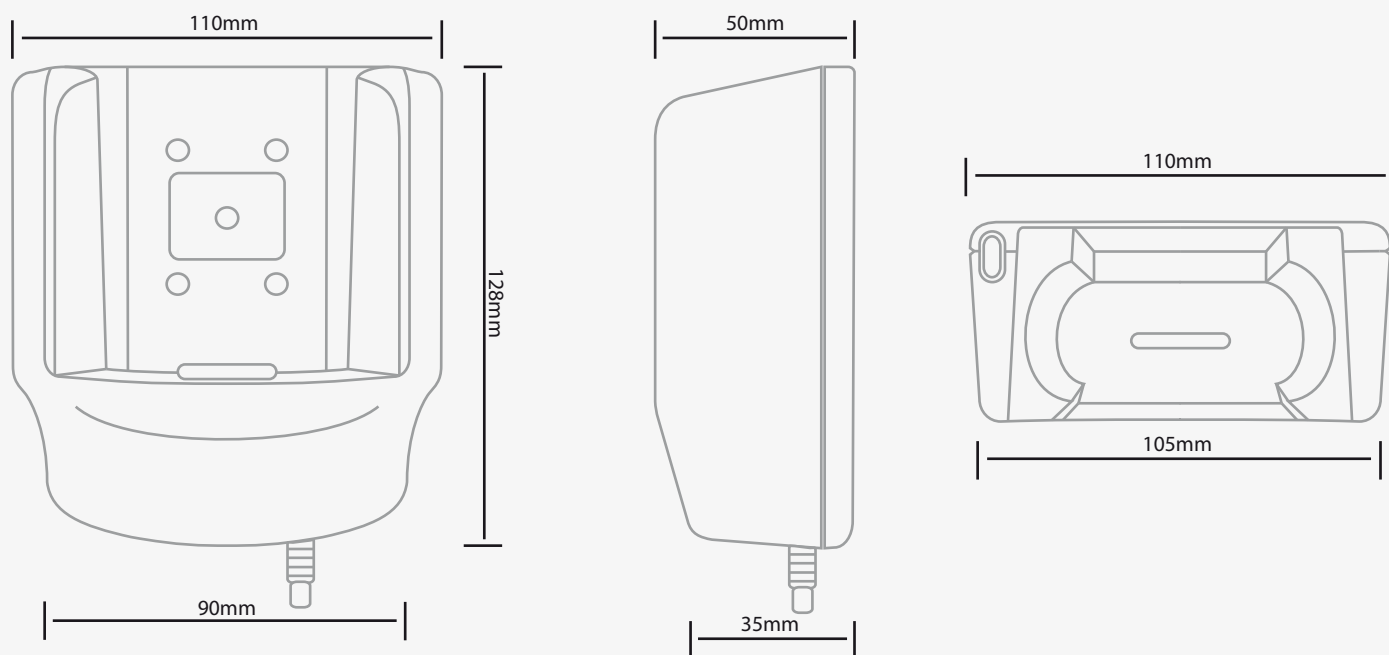

CREC-900
Article number: 43800900

Active Vehicle Cradle

CipherLab RS50

- **Electrical specifications**

Power Input : 12Volt & 24Volt
Power Output : 5Volt - 2,5A max.
Connections : Cigarette lighter plug

- **Physical characteristics :**

Dimensions : L 50mm x W 110mm x H 128mm
Weight : 350gr

- **User environment**

Operating temperature : -45°C to 85°C
Storage temperature : -50°C to 100°C
Relative humidity : 30% to 70% (non-condensing)

CREC-900